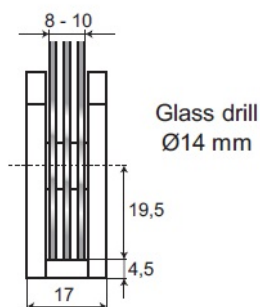

PRODUCT SHEET

Description:

Glass Clamp "Ham", 180DG, SS-Look, Wall/Glass, 42x42x17mm, 8-10mm Glass, Wall Mounted By 1 x $\varnothing$ 5mm Screw Hole, Glass, Mounted By $\varnothing$ 12mm Drilling, Brass Material, Rounded Corners

Item number:

15.23.722-1

Units	Box	Carton	HS Code	Barcode
Pcs.	1	40	8302419000	 5704866446983

SISO A/S

Mileparken 11
DK-2740 Skovlunde
Denmark
VAT: DK 24786013

Phone +45 45 830 900

www.siso.dk
siso@siso.dk

Danske Bank
Nytorv Branch
Copenhagen
SWIFT: DABADKKK

Account no.
4180 3112 112936
IBAN Account
DK7230003112112936