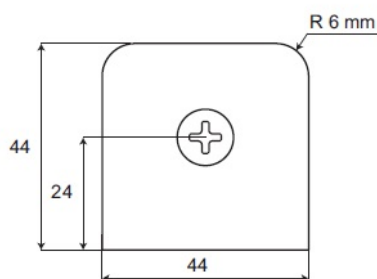

PRODUCT SHEET

Description:

Glass Clamp "Ham", 180DG, SS-Look, Wall/Glass, 42x42x17mm, 8-10mm Glass, Wall Mounted By 1 x $\varnothing$ 5mm Screw Hole, Glass, Mounted By $\varnothing$ 12mm Drilling, Brass Material, Rounded Corners

Item number:

15.23.722-1

Units	Box	Carton	HS Code	Barcode
Pcs.	1	40	8302419000	 5704866446983

SISO A/S

Mileparken 11
DK-2740 Skovlunde
Denmark
VAT: DK 24786013

Phone +45 45 830 900

www.siso.dk
siso@siso.dk

Danske Bank
Nytorv Branch
Copenhagen
SWIFT: DABADKKK

Account no.
4180 3112 112936
IBAN Account
DK7230003112112936